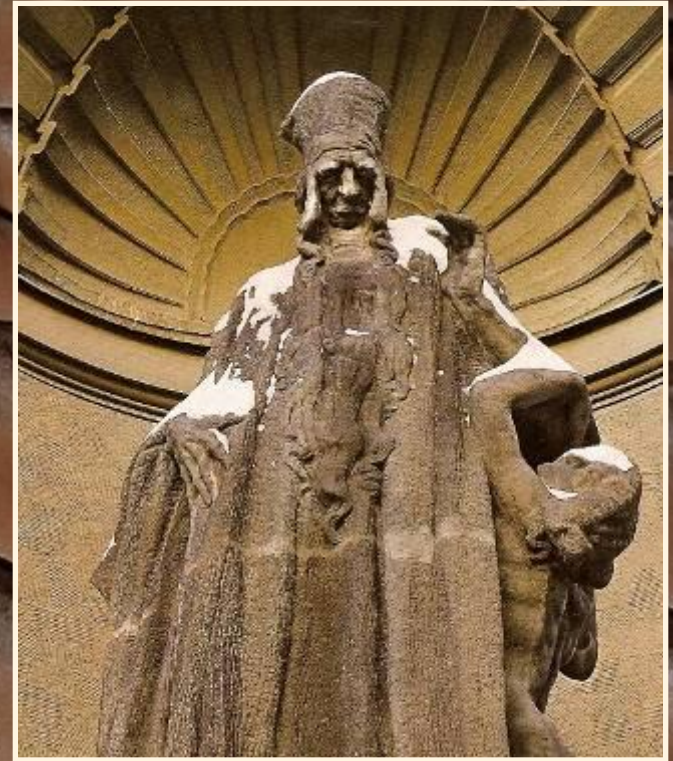

# Golem in the Czech Republic

*(The Prague monster!)*

We have chosen Golem because it is very famous character in the Czech history.

Golem is a popular figure in the Czech Republic. There are several restaurants and other businesses named after him. Strongman René Richter goes by the nickname "Golem", and a Czech monster truck outfit calls itself the "Golem Team".  
Why?

# The Golem's legend

Golem was made in 1580 by Jehuda Löw ben Becalel. He was Jewish priest - rabi.

Golem was made to protect Jewish ghetto because the christians were attacking them all the time.

Golem is made of clay. It is a very big creature. He is very strong but also very slow and not too intelligent. When Rabi Loew was making him Golem starting to crack. That's why Golem has those scars.

Burial place according to the legend is Old - New synagogue in Prague. The top floor is forbidden to be visited, so maybe the golem is **ALIVE!!!!**

# How to bring Golem to life...

When Rabi Loew created Golem he also made a „shem“ which brings him to life. According to the legend, shem was a piece of paper containing letters which meant "LIFE" and if you erase one letter it would mean "DEATH". The shem was placed in Golem's throat but some people think that the shem was a small metal ball placed in his forehead.